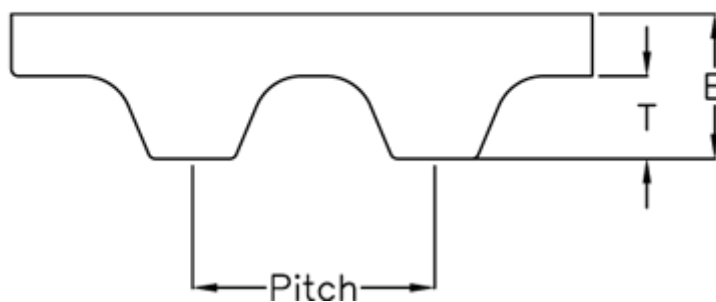

Article number: 602776210285

Description: Gates Timing Belt Synchropower PU 12 T2.5 285

Measures

Height B mm	= 1.3
Height T mm	= 0.7
Length	= 285
Number of teeth	= 114
Pitch	= 2.5
Type	= PU 12 T2,5 285
Width	= 12